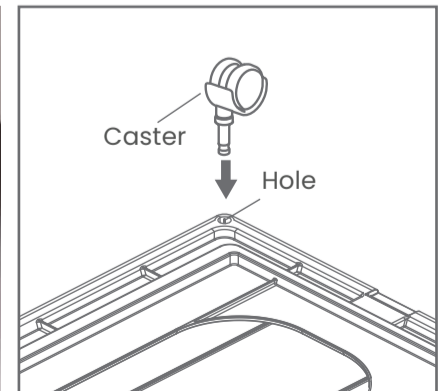

Fits with Caster 40

It can be removed and Installed. Approximately height 5 cm when using casters will be the same as when using non-slip.

Size : W 4 x D 5,5 x H 7,5 cm
Jan Code : 4904746699480