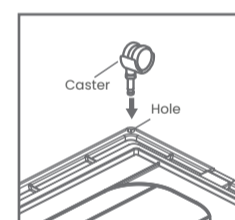

Fits Caster 30

It can be removed and installed. Approximately height 4 cm when using caster.

Size : W 3,3 x D 4,5x H 6,3 cm
Jan Code : 4904746070364