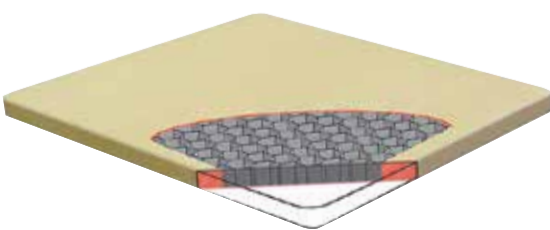

Prevent drawers from Popping out With Easy Lock Functions

Unlock by lifting the handle. It locks when the drawer is closed

With Drawer Smoothly

Can be pulled out smoothly, built-in left side roller

The back and sides have a wall structure that prevents dust from entering

Dust Guard

Honey Comb Structure

makes it light and durable

Non-Slip "dedicated legs"

Be sure to attach accessories before use

Sold Separately

Easy to move with caster, easy to Install just by plug it in.

Approximately height 5 cm when using casters, same as when using non-slip.