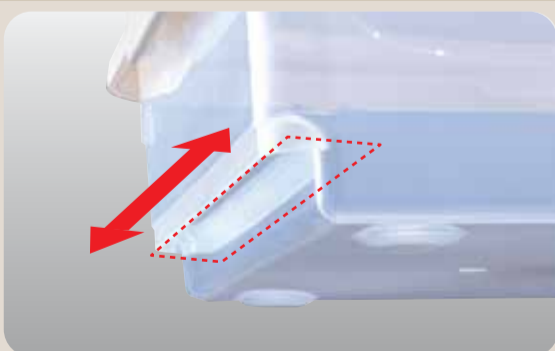

① Wide Handle

The structure is easy to reach wide handle easy to pull in and pull out from bothways