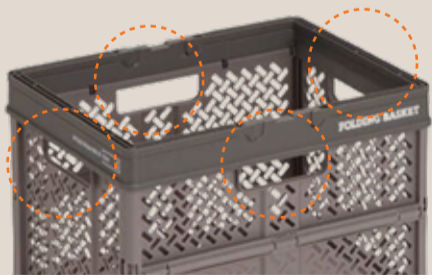

Tottemo Benri Box 45 S - Long is convenient even in gaps such as under the bed

Can be easily taken items out by half opening and closing

A very popular basket, it can be used for shopping, interior and small item storage. The updated PRX folding basket, with a new design and comfortable. It can be stacked and folded. When not in use, it can be folded and stored without taking up much space. With handles on 4 sides. It is easy to use during shopping, recreation and outdoor activities. Also, easy to pull out when stored in drawers.