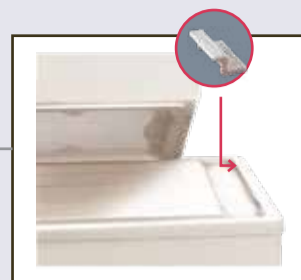

③ **Reassurance**

With forward fall prevention parts When stacking and pulling out, You can rest assured that the rear part does not rise up!
*Fits Case Closet 53 series & Wide 53 Series