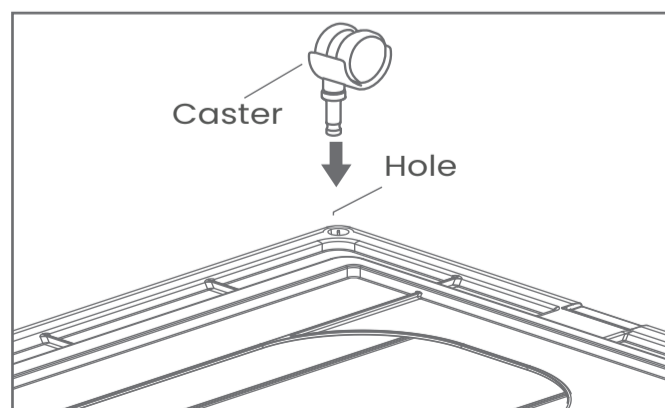

Easy to move with optional caster

Fits Caster 30

It can be removed and Installed.
 Approximately height 4 cm when using caster.

Size : W 3,3 x D 4,5x H 6,3 cm
 Jan Code: 4904746070364

KABAZOKO

カバゾコ

This is a sliding-opening type storage box. The large front opening makes it easy to put in and take out the stored items. You can use it anywhere, such as in the living room, bedroom, kitchen, or in the bathroom, etc.