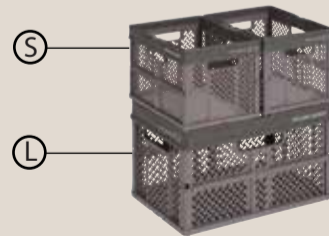

Tottemo Benri Box 45 S - Long is convenient even in gaps such as under the bed

Can be easily taken items out by half opening and closing

A very popular basket, it can be used for shopping, interior and small item storage. The updated PRX folding basket, with a new design and comfortable. It can be stacked and folded. When not in use, it can be folded and stored without taking up much space. With handles on 4 sides. It is easy to use during shopping, recreation and outdoor activities. Also, easy to pull out when stored in drawers.

Safe and comfortable handle

Able to be Stacked Horizontal with different size

Foldable and so it's compact

FOLDING BASKET S

Color : Smokey White
Open Size (cm) : W 31 x D 23 x H 21
Fold Size (cm) : W 31 x D 23 x H 5
Jan Code : 4904746128348