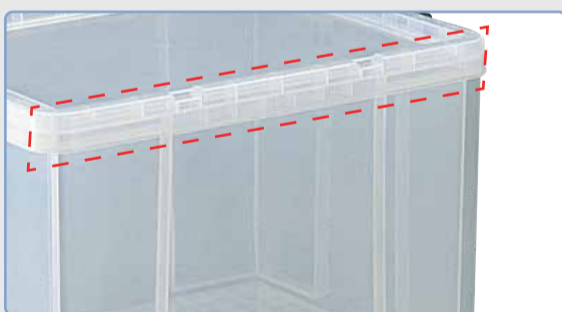

Size (cm) : W 60 x D 40 x H 22

Jan Code : 4904746082336

ROX Locking handles insure about tight closure. It is also beautiful look at. **ロックス**

Thick Body Design, Sturdy Rib Structure

being the advantage of the Rox series product, which has a very sturdy frame structure