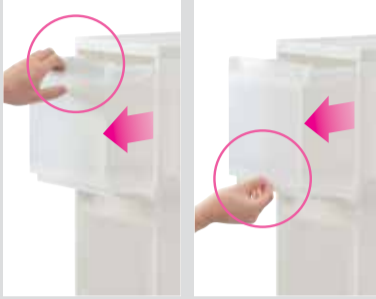

すっきり整頓
Series

Doble Handle Can Be Pulled out from above or below

With a Pocket that can be used by hooking

4 simple casters and 2 legs

Caster Instalation

Fits plug-in type
Can be used by Insterting Plug in Caster 30 (with Stoper)!