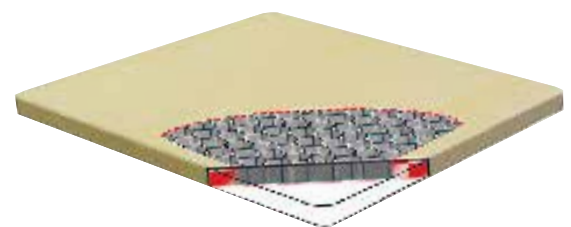

Honey Comb Structure

makes it light and durable